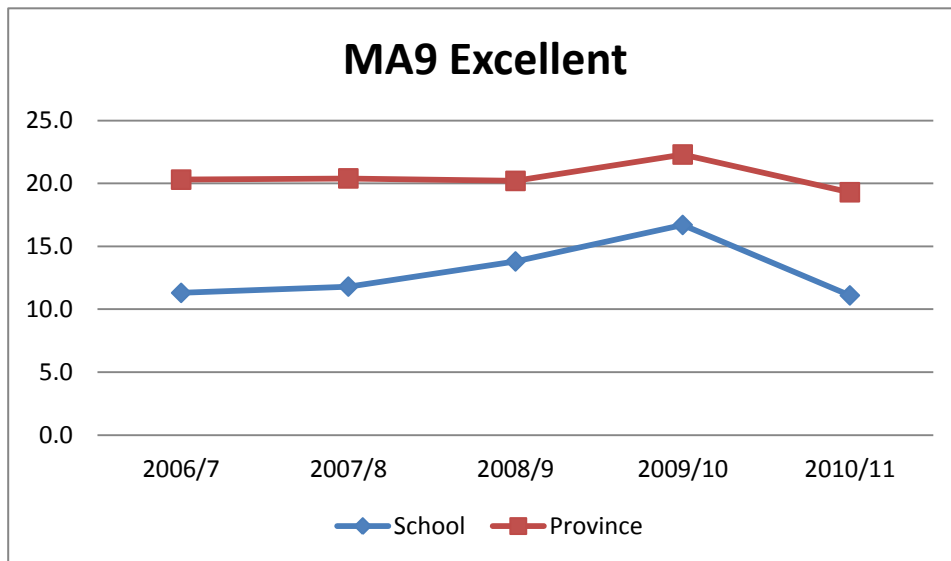

MA6 Excellent

Year	2006/7	2007/8	2008/9	2009/10	2010/11	AVG
School	11.3	11.8	13.8	16.7	11.1	12.9
Province	20.3	20.4	20.2	22.3	19.3	20.5
Difference	-9.0	-8.6	-6.4	-5.6	-8.2