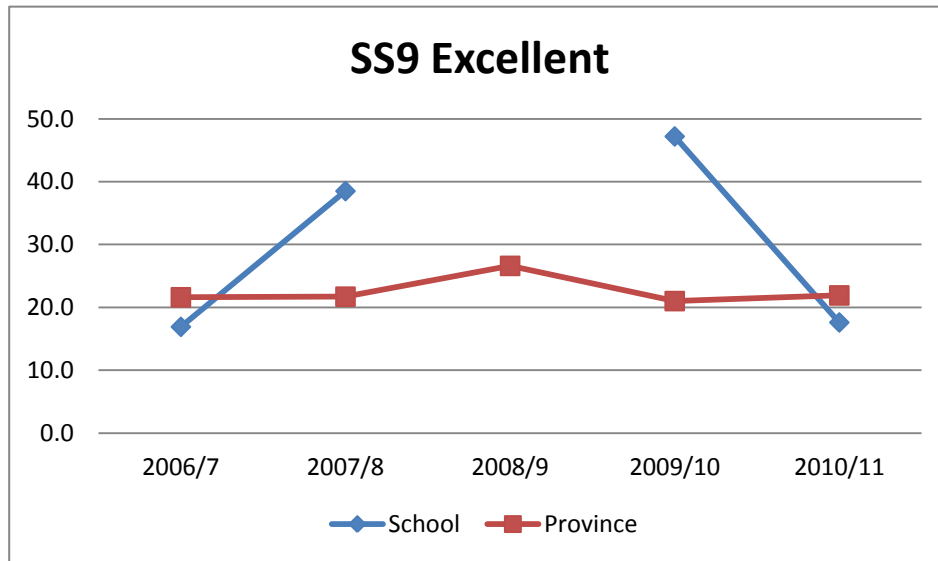

SS6 Excellent

Year	2006/7	2007/8	2008/9	2009/10	2010/11	AVG
School	16.9	38.5		47.2	17.6	30.1
Province	21.6	21.7	26.6	21.0	21.9	22.6
Difference	-4.7	16.8		26.2	-4.3