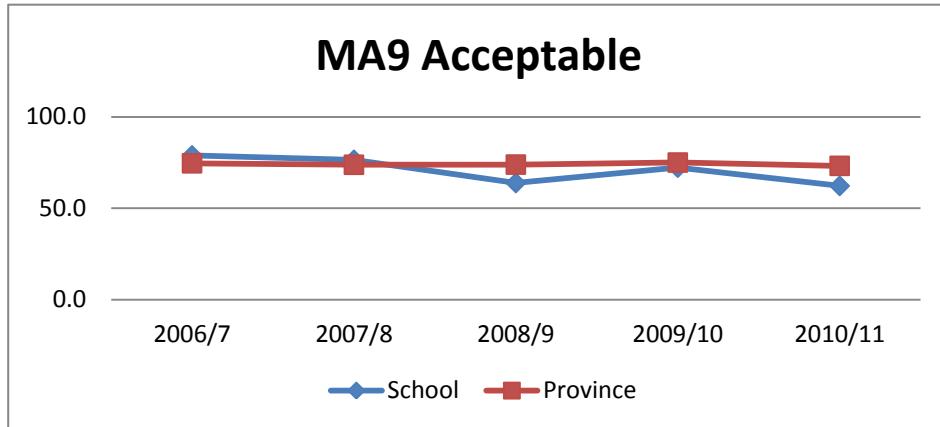

Gibbons School Provincial Achievement Exam
Multi-Year Report

MA9 Acceptable

Year	2006/7	2007/8	2008/9	2009/10	2010/11	AVG
School	78.9	76.5	63.8	72.2	62.2	70.7
Province	74.6	73.8	73.9	75.0	73.2	74.1
Difference	4.3	2.7	-10.1	-2.8	-11.0