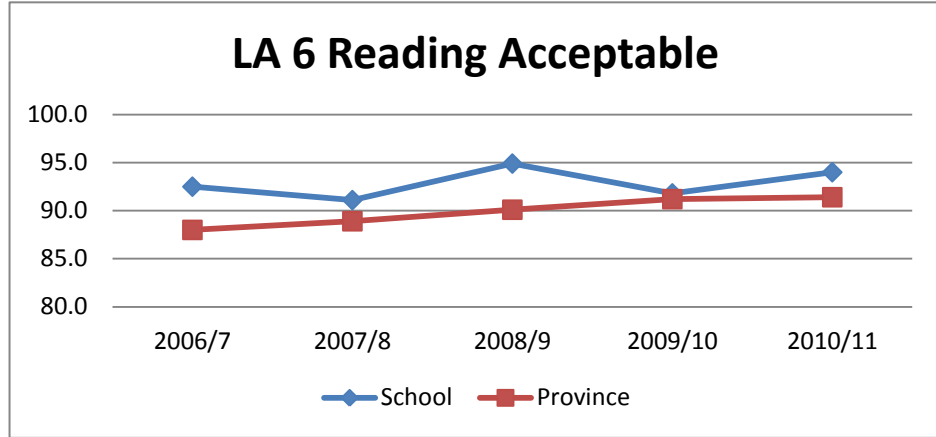

Gibbons School Provincial Achievement Exam
Multi-Year Report

LA6 Reading Acceptable

Year	2006/7	2007/8	2008/9	2009/10	2010/11	AVG
School	92.5	91.1	94.9	91.8	94.0	92.9
Province	88.0	88.9	90.1	91.2	91.4	89.9
Difference	4.5	2.2	4.8	0.6	2.6	