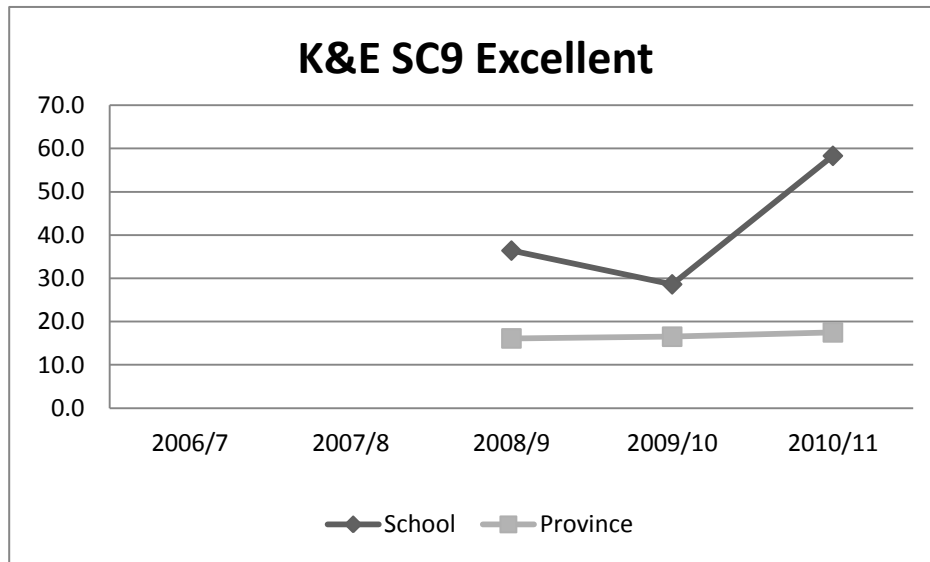

K&E SC9 Excellent

Year	2006/7	2007/8	2008/9	2009/10	2010/11	AVG
School			36.4	28.6	58.3	41.1
Province			16.1	16.5	17.5	16.7
Difference	0.0	0.0	20.3	12.1	40.8