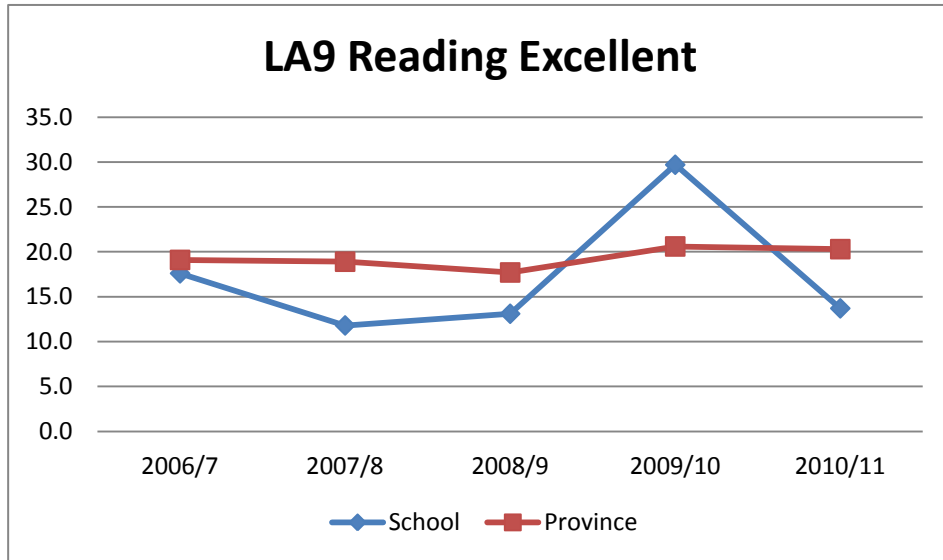

LA9 Reading Excellent

Year	2006/7	2007/8	2008/9	2009/10	2010/11	AVG
School	17.6	11.8	13.1	29.7	13.7	17.2
Province	19.1	18.9	17.7	20.6	20.3	19.3
Difference	-1.5	-7.1	-4.6	9.1	-6.6