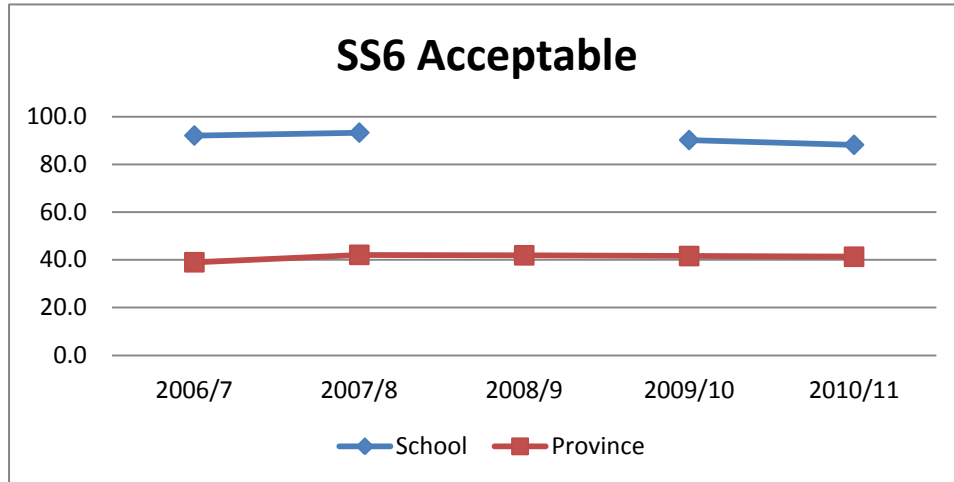

Gibbons School Provincial Achievement Exam
Multi-Year Report

SS6 Acceptable

Year	2006/7	2007/8	2008/9	2009/10	2010/11	AVG
School	92.1	93.3		90.2	88.2	91.0
Province	39.0	42.1	41.9	41.6	41.3	41.2
Difference	53.1	51.2	-41.9	48.6	46.9