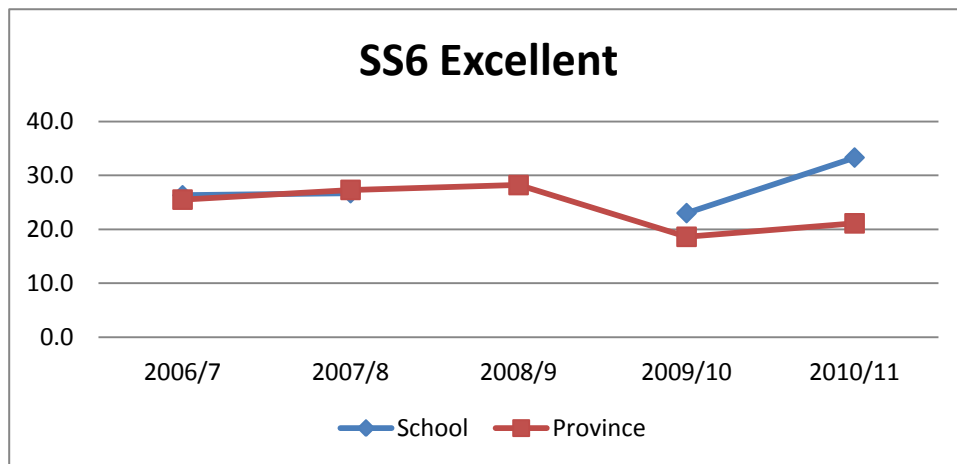

SS6 Excellent

Year	2006/7	2007/8	2008/9	2009/10	2010/11	AVG
School	26.3	26.7		23.0	33.3	27.3
Province	25.5	27.3	28.2	18.6	21.1	24.1
Difference	0.8	-0.6	-28.2	4.4	12.2