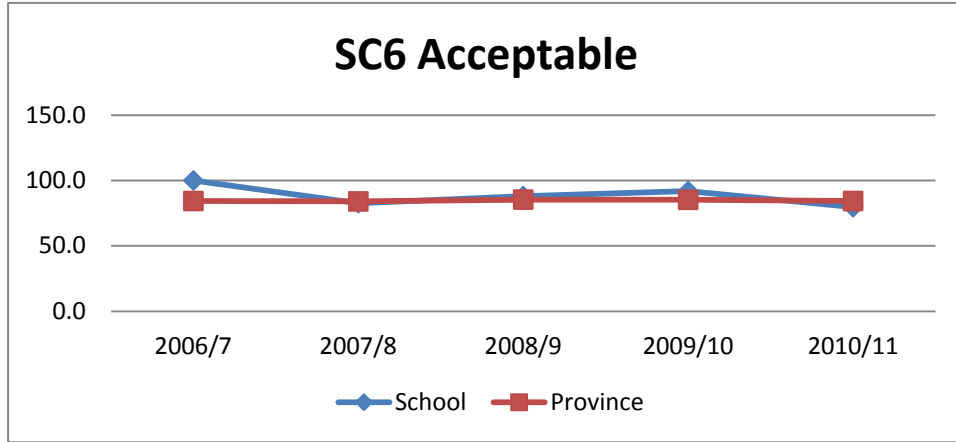

SC6 Acceptable

Year	2006/7	2007/8	2008/9	2009/10	2010/11	AVG
School	100.0	82.6	88.1	91.9	79.6	88.44
Province	84.3	84.0	85.4	85.2	84.3	84.64
Difference	15.7	-1.4	2.7	6.7	-4.7	

SC6 Excellent

Year	2006/7	2007/8	2008/9	2009/10	2010/11	AVG
School	36.8	30.4	22.0	25.8	27.8	28.6
Province	39.0	42.1	41.9	41.6	41.3	41.2
Difference	-2.2	-11.7	-19.9	-15.8	-13.5	