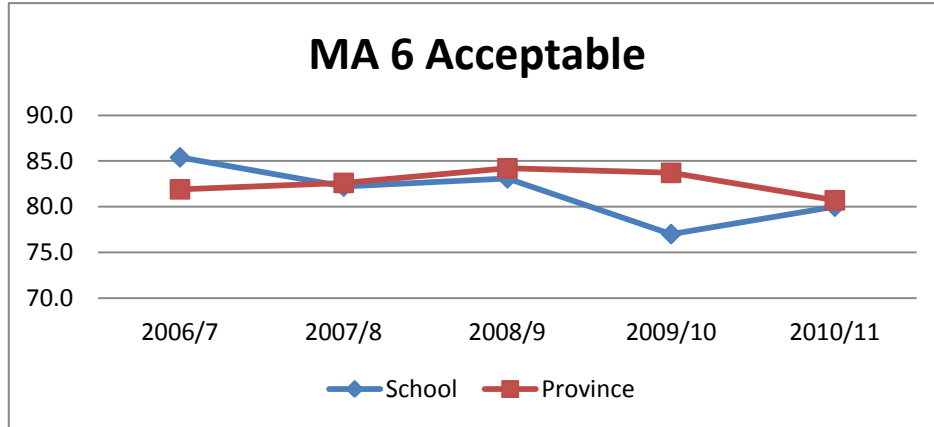

Gibbons School Provincial Achievement Exam
Multi-Year Report

MA6 Acceptable

Year	2006/7	2007/8	2008/9	2009/10	2010/11
School	85.4	82.2	83.1	77.0	80.0
Province	81.9	82.6	84.2	83.7	80.7
Difference	3.5	-0.4	-1.1	-6.7	-0.7