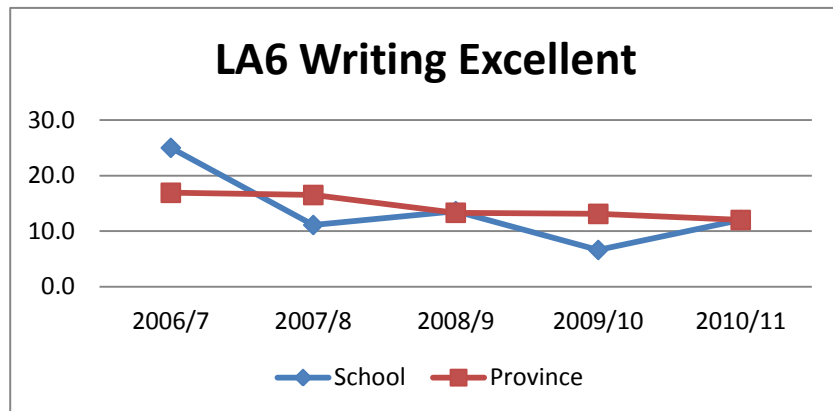

LA6 Reading Excellent

Year	2006/7	2007/8	2008/9	2009/10	2010/11
School	42.5	48.9	40.7	47.5	42.0
Province	39.0	42.1	41.9	41.6	41.3
Difference	3.5	6.8	-1.2	5.9	0.7

LA6 Writing Excellent

Year	2006/7	2007/8	2008/9	2009/10	2010/11
School	25.0	11.1	13.6	6.6	12.0
Province	16.9	16.5	13.3	13.1	12.0
Difference	8.1	-5.4	0.3	-6.5	0.0