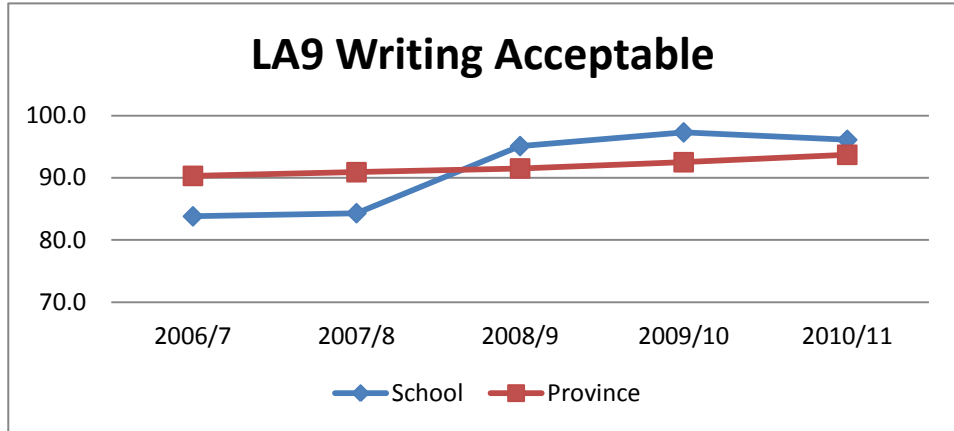

Gibbons School Provincial Achievement Exam
Multi-Year Report

LA9 Writing Acceptable

Year	2006/7	2007/8	2008/9	2009/10	2010/11
School	83.8	84.3	95.1	97.3	96.1
Province	90.3	90.9	91.5	92.5	93.7
Difference	-6.5	-6.6	3.6	4.8	2.4