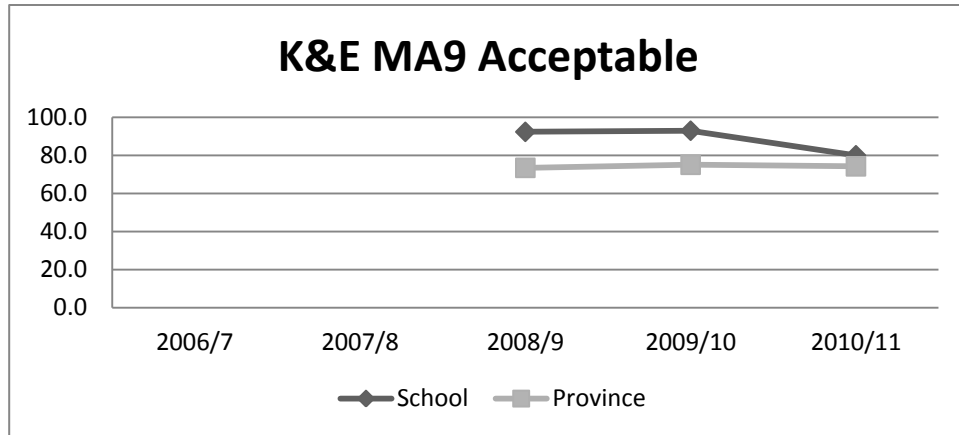

Gibbons School Provincial Achievement Exam
Multi-Year Report

K&EMA9 Acceptable

Year	2006/7	2007/8	2008/9	2009/10	2010/11	AVG
School			92.3	92.9	80.0	88.4
Province			73.4	75.0	74.2	74.2
Difference	0.0	0.0	18.9	17.9	5.8