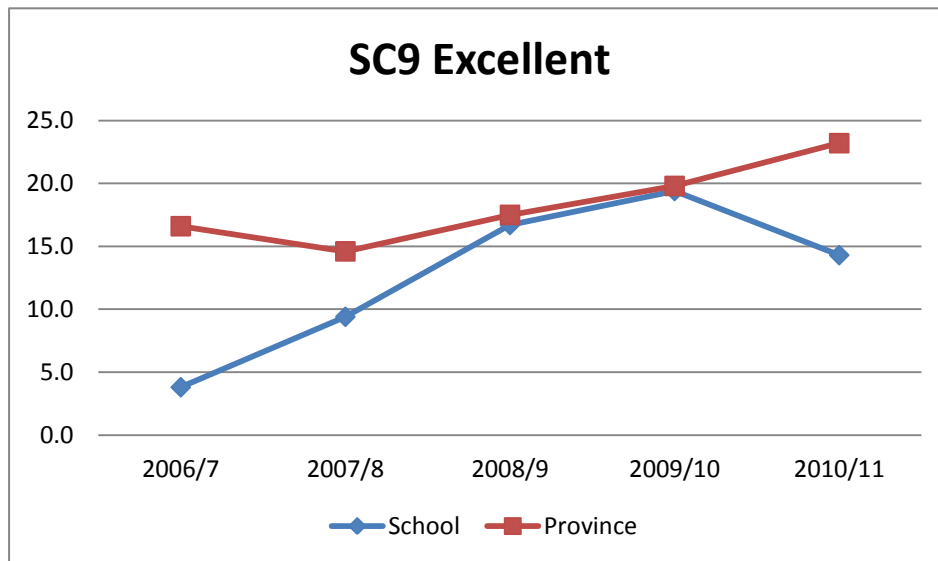

SC9 Excellent

Year	2006/7	2007/8	2008/9	2009/10	2010/11	AVG
School	3.8	9.4	16.7	19.4	14.3	12.7
Province	16.6	14.6	17.5	19.8	23.2	18.3
Difference	-12.8	-5.2	-0.8	-0.4	-8.9