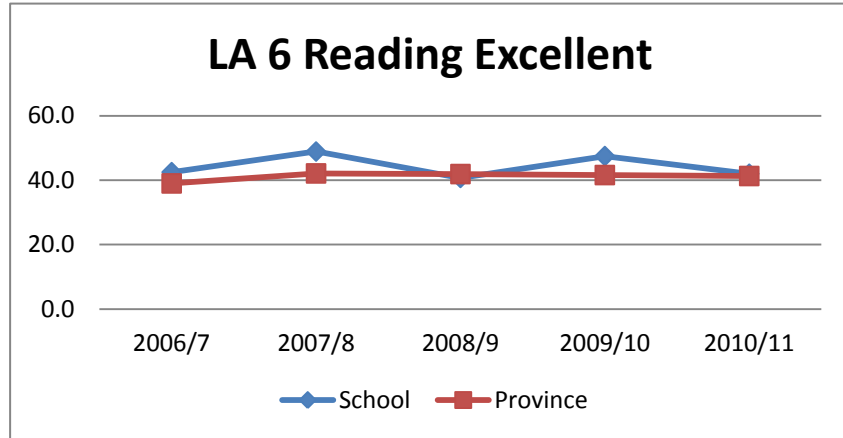

LA6 Reading Excellent

Year	2006/7	2007/8	2008/9	2009/10	2010/11
School	42.5	48.9	40.7	47.5	42.0
Province	39.0	42.1	41.9	41.6	41.3
Difference	3.5	6.8	-1.2	5.9	0.7

LA6 Writing Excellent

Year	2006/7	2007/8	2008/9	2009/10	2010/11
School	25.0	11.1	13.6	6.6	12.0
Province	16.9	16.5	13.3	13.1	12.0
Difference	8.1	-5.4	0.3	-6.5	0.0