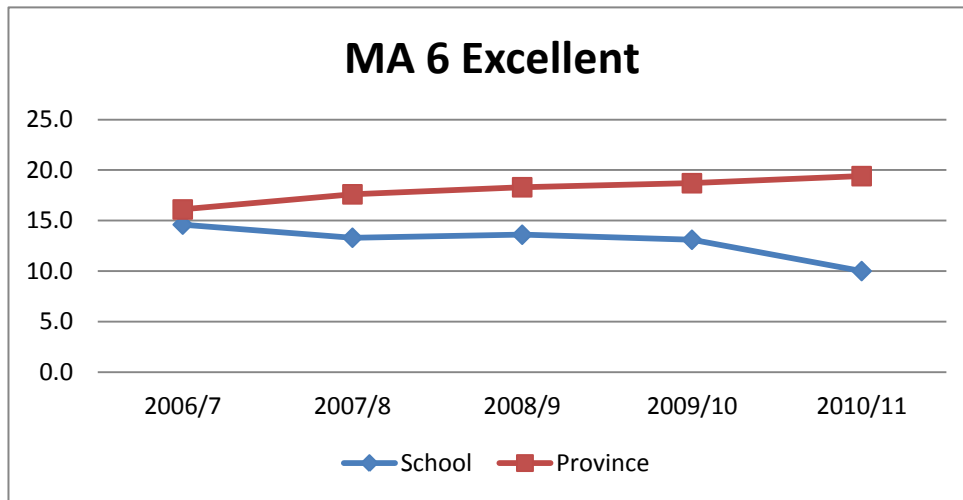

MA6 Excellent

Year	2006/7	2007/8	2008/9	2009/10	2010/11
School	14.6	13.3	13.6	13.1	10.0
Province	16.1	17.6	18.3	18.7	19.4
Difference	-1.5	-4.3	-4.7	-5.6	-9.4