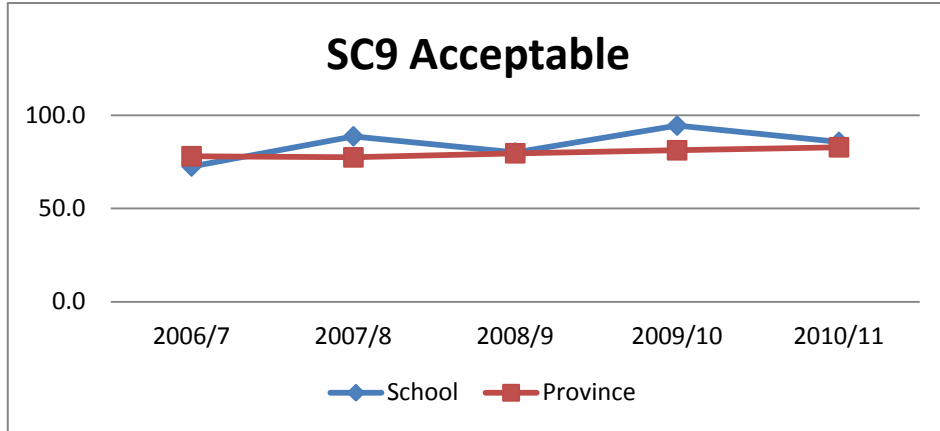

Gibbons School Provincial Achievement Exam
Multi-Year Report

SC9 Acceptable

Year	2006/7	2007/8	2008/9	2009/10	2010/11	AVG
School	72.5	88.7	80.0	94.4	85.7	84.3
Province	78.0	77.4	79.6	81.2	82.8	79.8
Difference	-5.5	11.3	0.4	13.2	2.9