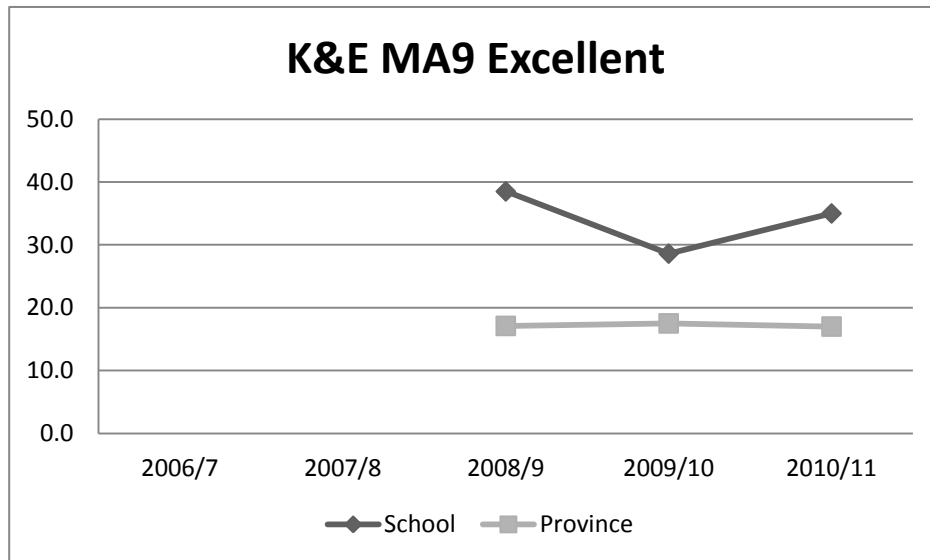

K&EMA9 Excellent

Year	2006/7	2007/8	2008/9	2009/10	2010/11	AVG
School			38.5	28.6	35.0	34.0
Province			17.1	17.5	17.0	17.2
Difference	0.0	0.0	21.4	11.1	18.0