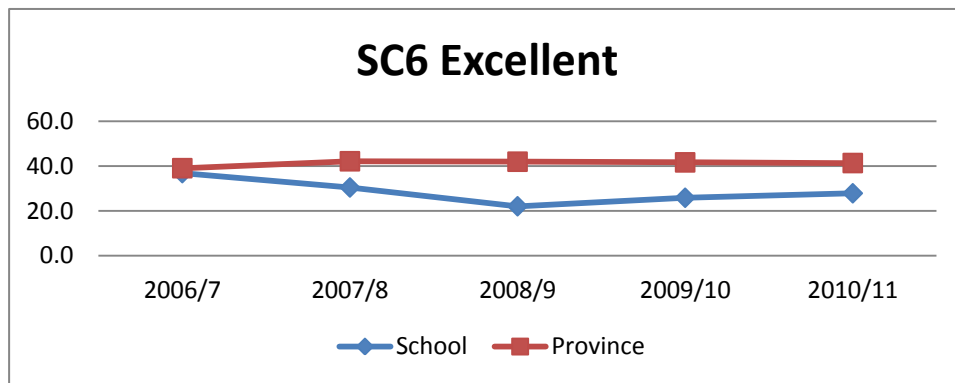

SC6 Acceptable

Year	2006/7	2007/8	2008/9	2009/10	2010/11	AVG
School	100.0	82.6	88.1	91.9	79.6	88.44
Province	84.3	84.0	85.4	85.2	84.3	84.64
Difference	15.7	-1.4	2.7	6.7	-4.7	

SC6 Excellent

Year	2006/7	2007/8	2008/9	2009/10	2010/11	AVG
School	36.8	30.4	22.0	25.8	27.8	28.6
Province	39.0	42.1	41.9	41.6	41.3	41.2
Difference	-2.2	-11.7	-19.9	-15.8	-13.5	