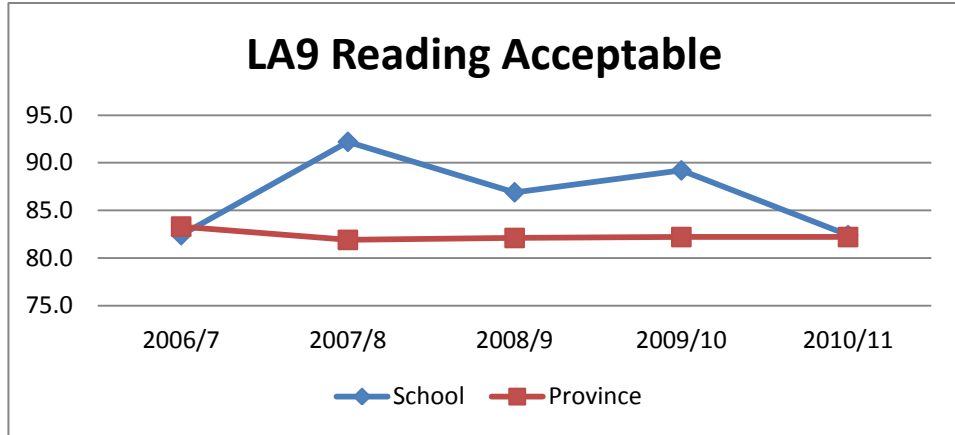

Gibbons School Provincial Achievement Exam
Multi-Year Report

LA9 Reading Acceptable

Year	2006/7	2007/8	2008/9	2009/10	2010/11	AVG
School	82.4	92.2	86.9	89.2	82.4	86.6
Province	83.3	81.9	82.1	82.2	82.2	82.3
Difference	-0.9	10.3	4.8	7.0	0.2