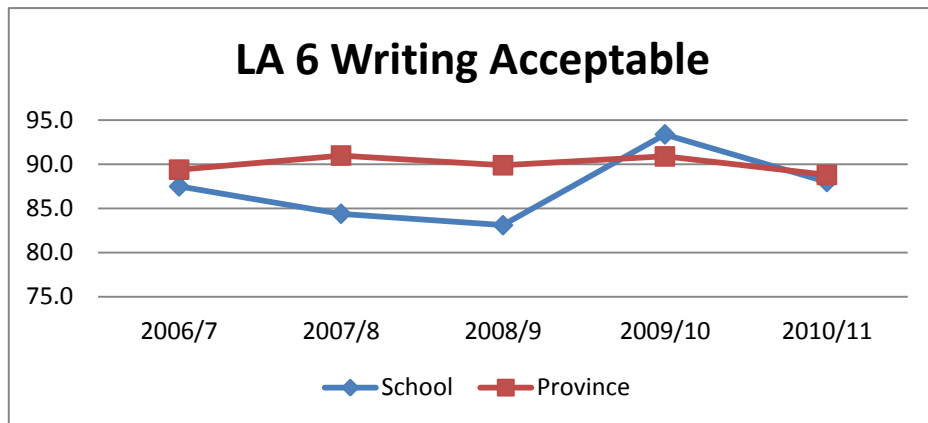

LA6 Writing Acceptable

Year	2006/7	2007/8	2008/9	2009/10	2010/11	AVG
School	87.5	84.4	83.1	93.4	88.0	87.3
Province	89.4	91.0	89.9	90.9	88.8	90.0
Difference	-1.9	-6.6	-6.8	2.5	-0.8