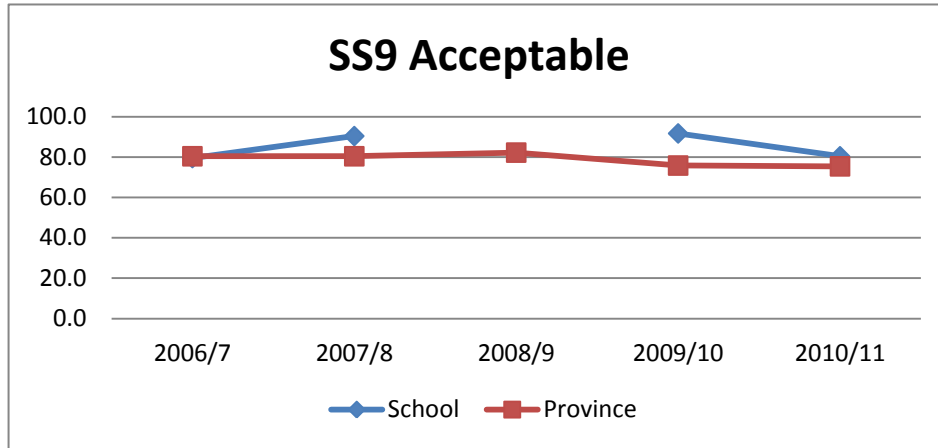

Gibbons School Provincial Achievement Exam
Multi-Year Report

SS9 Acceptable

Year	2006/7	2007/8	2008/9	2009/10	2010/11	AVG
School	79.5	90.4		91.7	80.4	85.5
Province	80.4	80.4	82.2	75.8	75.4	78.8
Difference	-0.9	10.0	-82.2	15.9	5.0